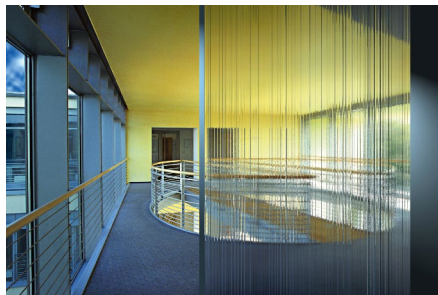

## RIVULETTA®

SCHOTT RIVULETTA® has a timeless and classic design with its smoothly flowing, vertical pattern. It allows an elegant interplay of insights and privacy. Ideal for interiors that combine the openness of generous room design with a sense of privacy.

## Versatile application

SCHOTT RIVULETTA® and ARTISTA® can be used in a variety of ways: in furniture construction, as shower partitions, in doors, as partition walls in office and conference zones or even in living and wellness areas. As façade elements or balcony glazing, they are particularly eye-catching in building architecture.