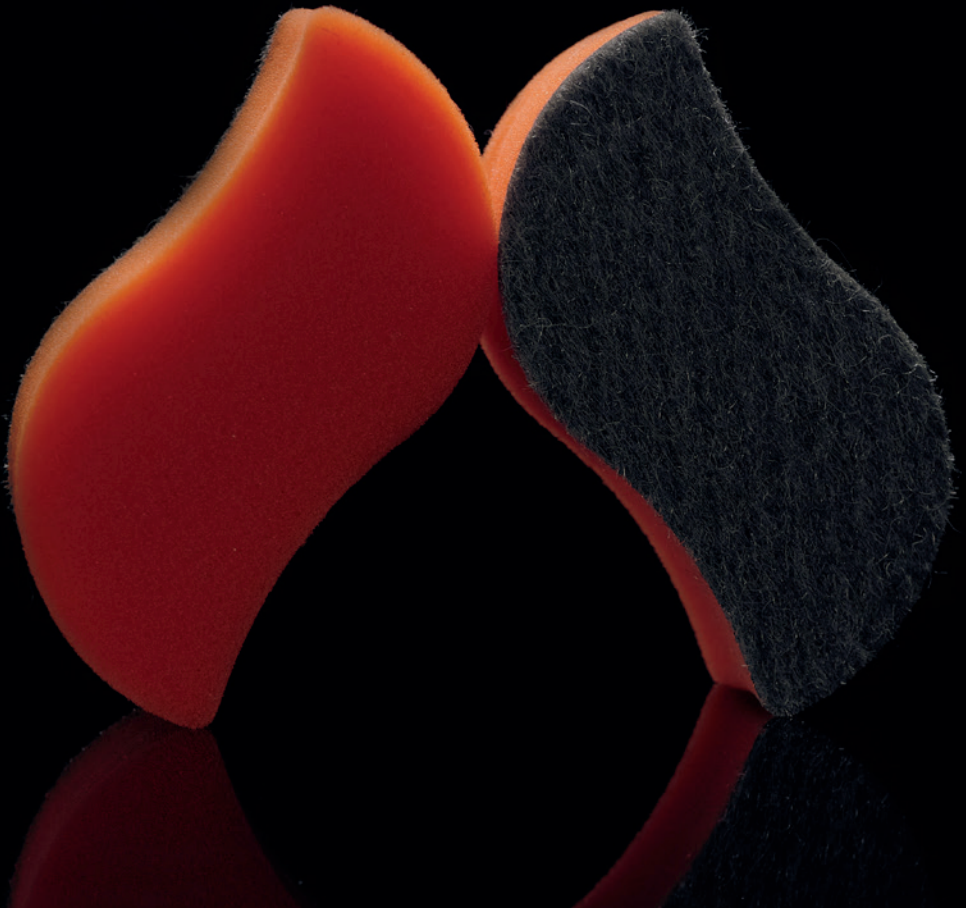

Where to get our Dry Wiper

SCHOTT
ROBAX®