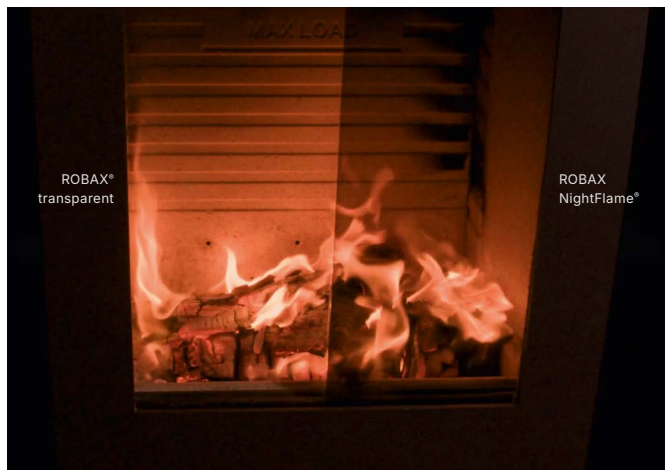

When on

When off

ROBAX NightFlame®

Coziness on. Soot off.

Dead-Front effect

When turned off, ROBAX NightFlame® reduces the view into the combustion chamber. Combustion residues and soot are barely visible, allowing for the possibility of cleaning the fire-viewing panel at a later time.

A real distinctive factor.

SCHOTT
ROBAX®

ROBAX NightFlame®

Coziness on. Soot off.

A fireplace is not just a great design object for our house. With its warmth, it appeals to all our senses and creates a feel-good atmosphere. Hearts beat faster when the fire is crackling. But this romantic magic can evaporate if you only look at ashes and soot after the fire has gone out. The special semi-transparent black fire-viewing panels ROBAX NightFlame® and ROBAX NightFlame® curved show the authentic wood fire in the evening, while offering a modern discreet privacy screen during the day.

Key benefits at a glance

- Semi-transparent glass-ceramic for a natural dead-front effect.
- When switched off, the dead-front effect reduces the view into the combustion chamber and conceals residues and dirt.
- When switched on, nearly untouched flame color compared to ROBAX® transparent.
- The round bent shape of ROBAX NightFlame® curved allows an even better view of the flames from different perspectives.
- The limited visibility into the combustion chamber allows for greater flexibility in scheduling cleaning.
- ROBAX NightFlame® and ROBAX® transparent have the same thermal characteristics, so they can be replaced 1:1.
- More choice for your customers due to an extension of your fire-viewing panel portfolio.
- Elegant design.

ROBAX NightFlame® and transparent ROBAX® – fireplace when on

ROBAX NightFlame® and transparent ROBAX® – fireplace when off

The images show the difference between ROBAX® transparent directly next to ROBAX NightFlame® in a real fireplace setup under laboratory conditions, in each case with split panels, i.e. ROBAX® transparent on the left, ROBAX NightFlame® on the right.